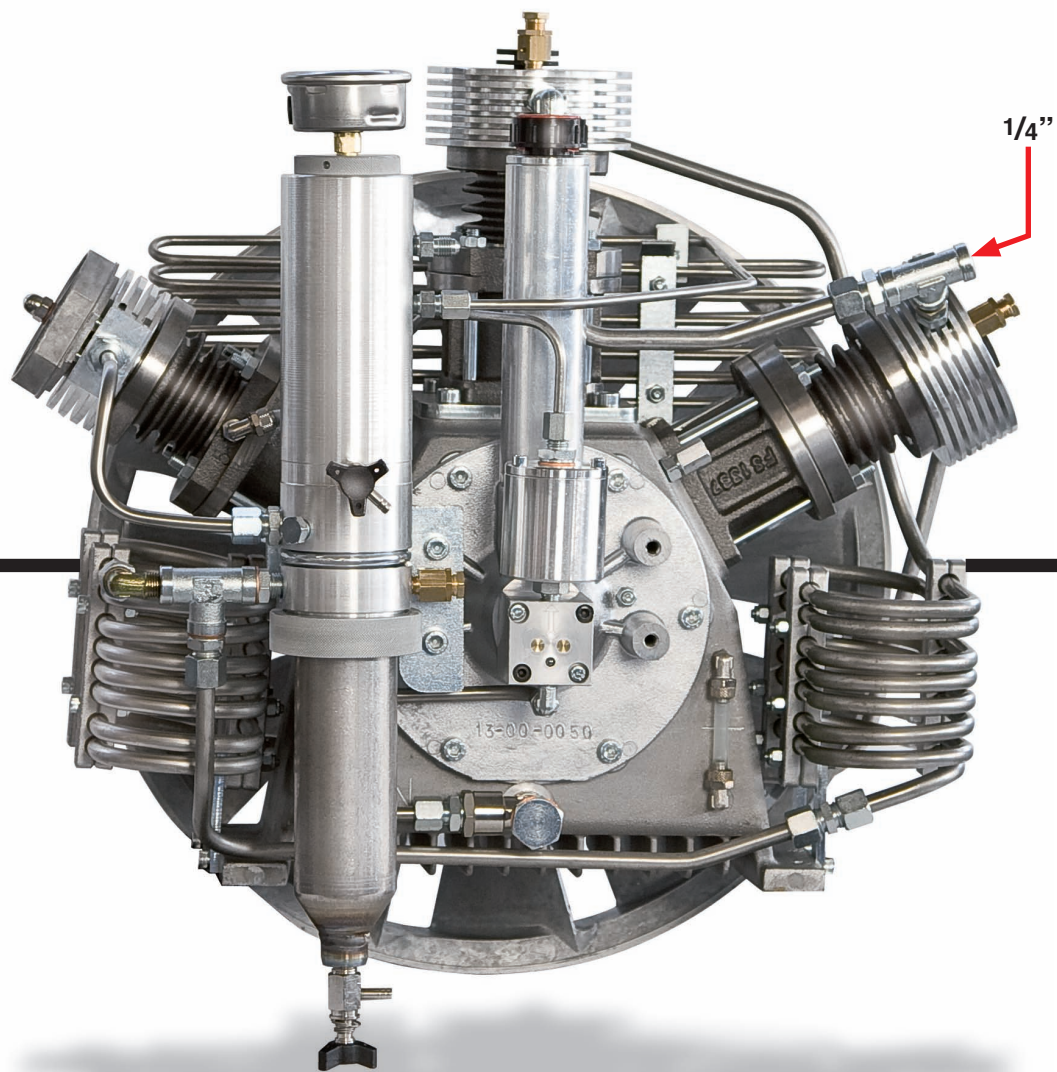

1/4"

FEATURES

Inlet pressure **min 1,5 - max 4 Bar**

Max discharge press **300 Bar**

Gas comp. **air - nitrogen**

Inlet thread **1/4 gas**

Number of stages **2**

Number of cylinders **3**

Oil pump lubrication

Power request **5,5 Kw / 7,5 Hp**

Noise pressure **83 dB**

All stainless steel pipes

Oil/moisture separator LP/HP

Interstage safety valves

13/4-300 Cod. SC000094
16/4-300 Cod. SC000094/38

BOOSTER 13/4-300 Bar AND 16/4-300 Bar PUMPING UNIT