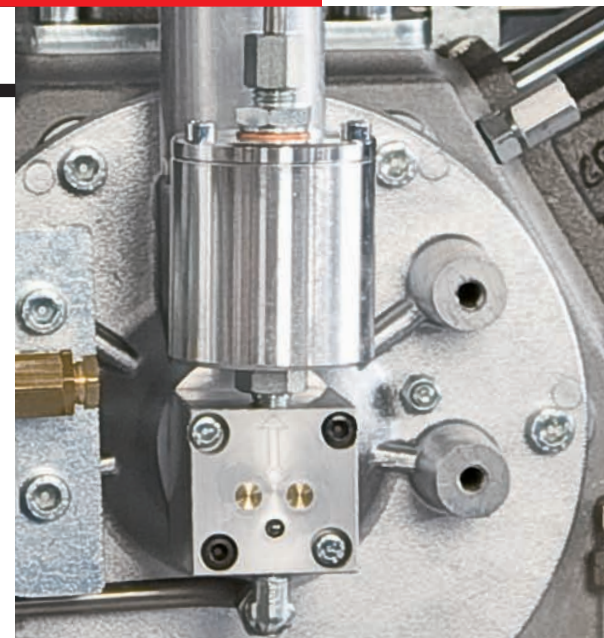

BOOSTER 13/4-300 Bar AND 16/4-300 Bar PUMPING UNIT