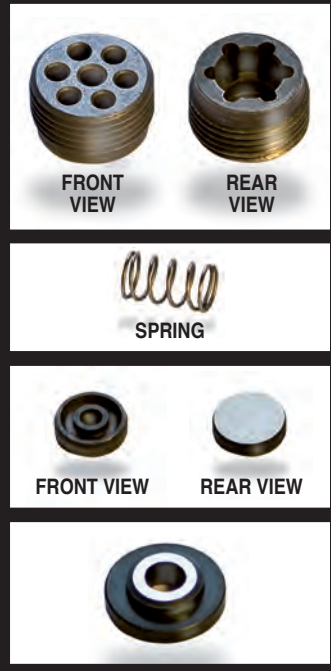

# NEW VALVE AND KEY

KEY CODE SC000480/N

VALVE CODE 13-03-0020